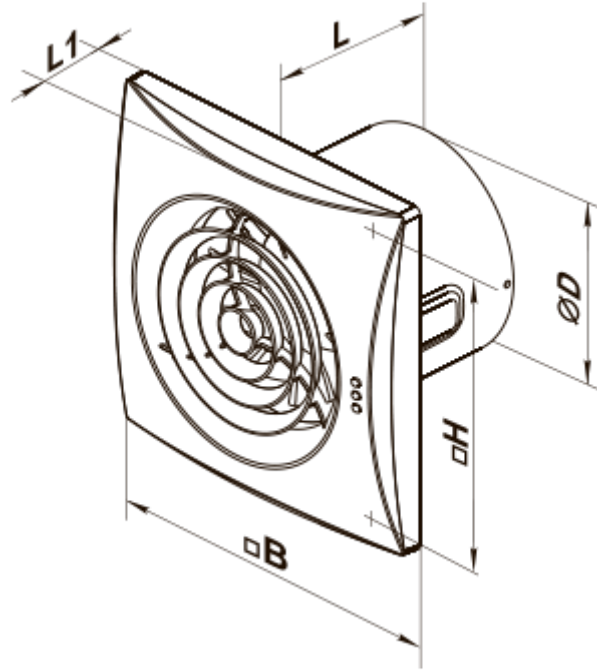

# Quiet Extra 150

Innovative axial low-noise and energy-saving fan for exhaust ventilation

- Maximum airflow: 370
- Sound pressure level LpA at 3 m: 38
- Motor type: AC
- Casing material: Plastic
- Backdraft protection: Backdraft damper

	Unit of measurement	Quiet Extra 150	
Connected air duct size	mm	150	
Speed	-	2	
Minimum supply voltage	V	220	
Maximum supply voltage	V	240	
Power supply frequency	Hz	50/60	
Rated power	W	19	22
Unit current	A	0.09	0.1
Maximum airflow	m <sup>3</sup> /h	280	370
rotation speed at 50hz	-	1770	2290
Sound pressure level LpA at 3 m	dB(A)	32	38
Weight	kg	1.33	
ambient air temperature min	°C	1	
ambient air temperature max	°C	40	
Ingress protection rating	-	IP45	

## Dimensions

ØD	B	H	L	L1
147.5	214	190	111	32